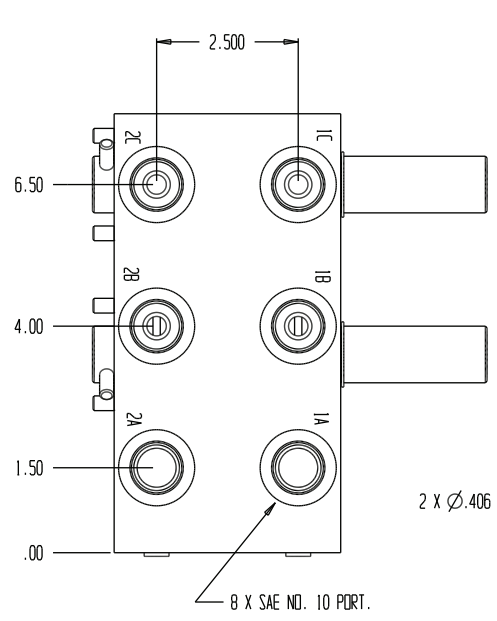

8194

2 CIRCUIT SELECTOR, 2 SPOOLS,
6 OUTLET PORTS