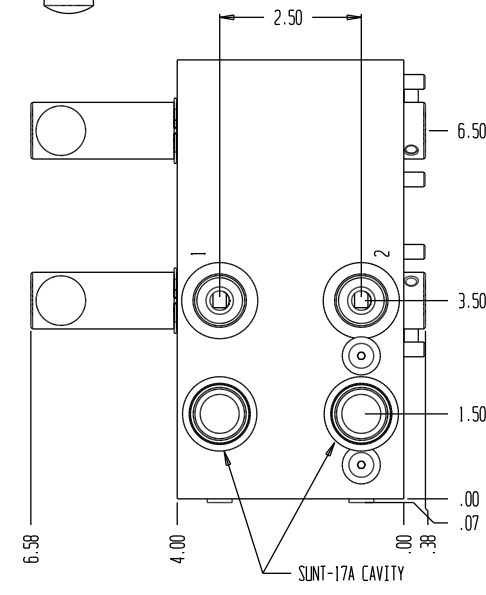

8194

2 CIRCUIT SELECTOR, 2 SPOOLS,
6 OUTLET PORTS