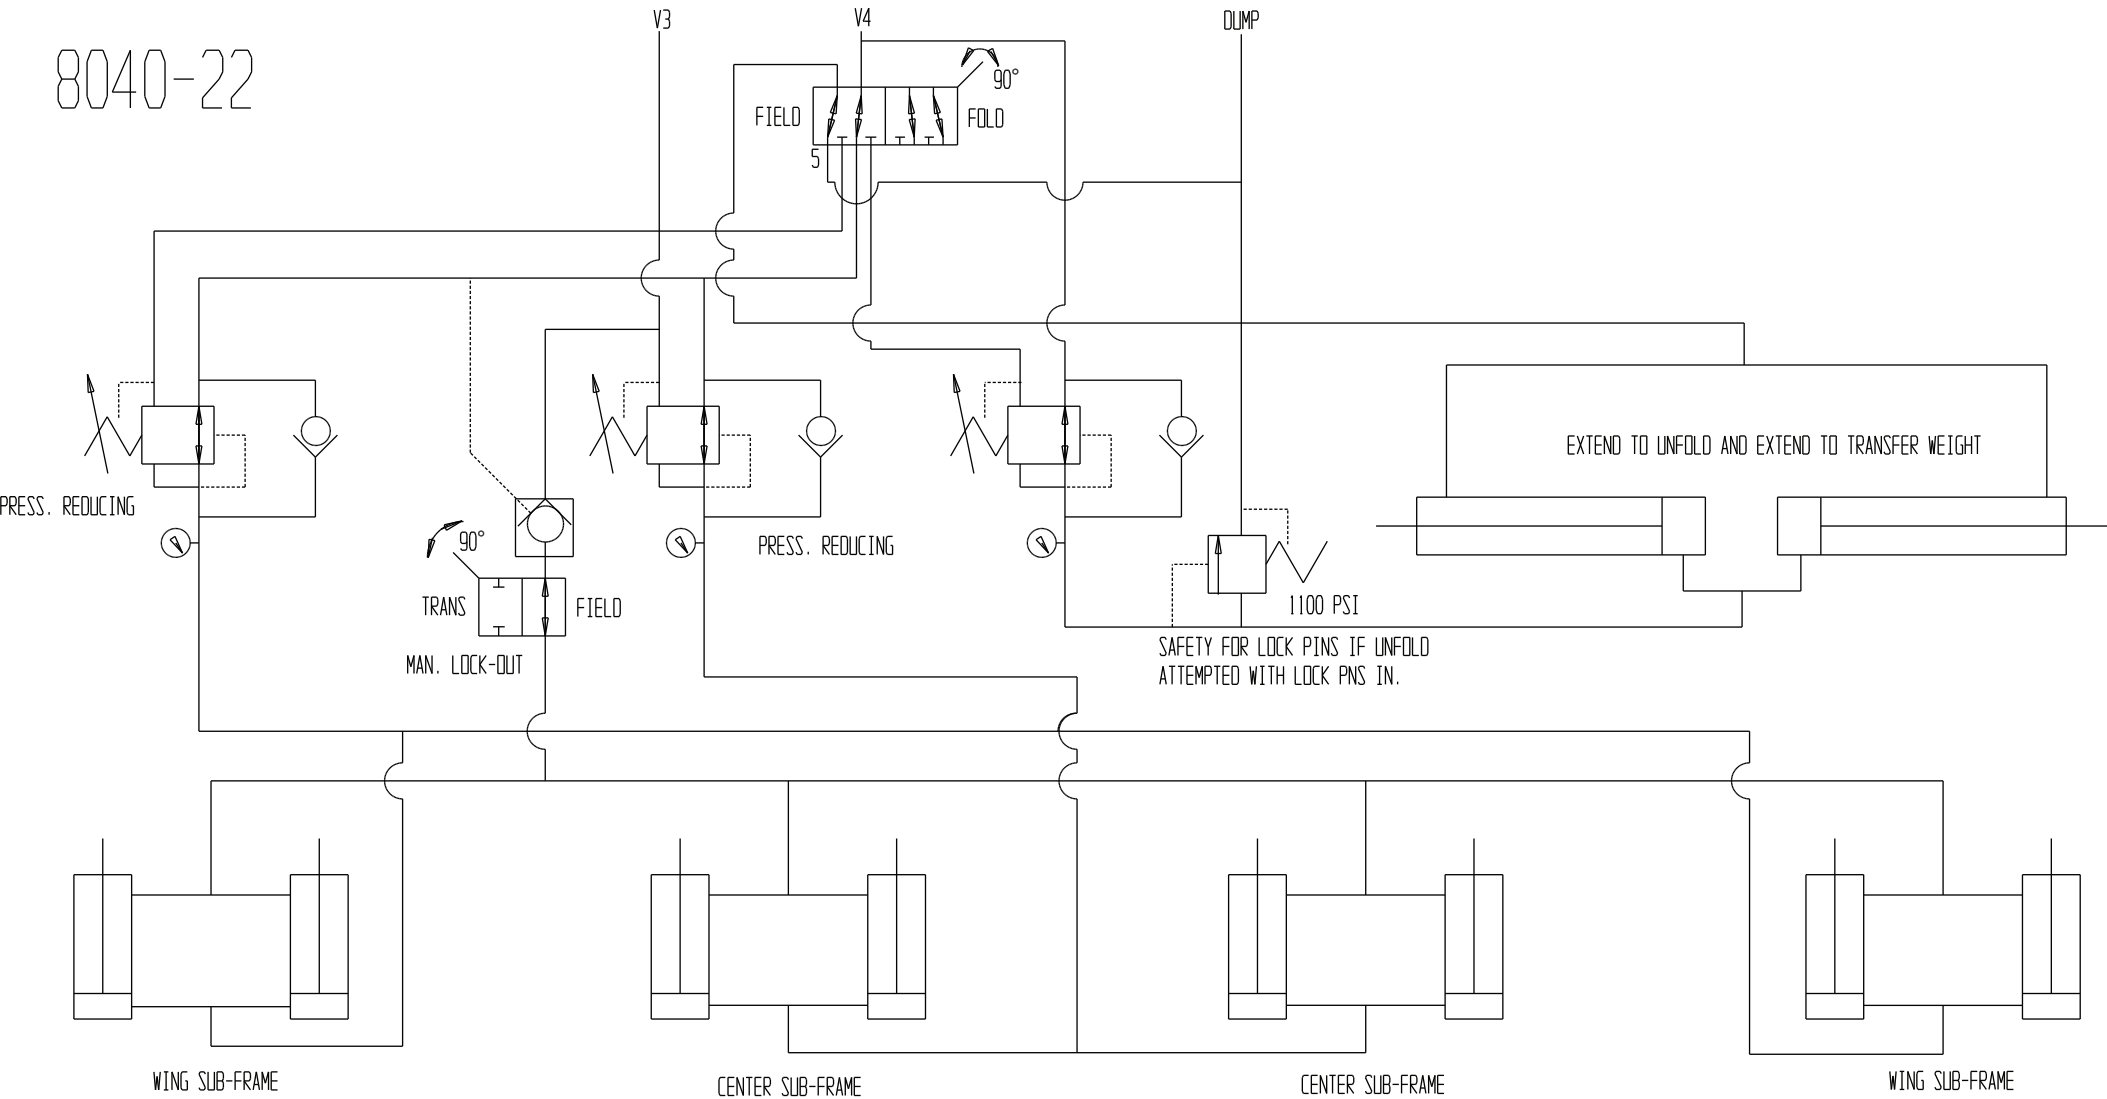

8040-22

EXTEND TO UNFOLD AND EXTEND TO TRANSFER WEIGHT

SAFETY FOR LOCK PINS IF UNFOLD ATTEMPTED WITH LOCK PINS IN.

WING SUB-FRAME

CENTER SUB-FRAME

CENTER SUB-FRAME

WING SUB-FRAME

EXTEND TO LOWER AND ADD WEIGHT.
RETRACT TO LIFT.