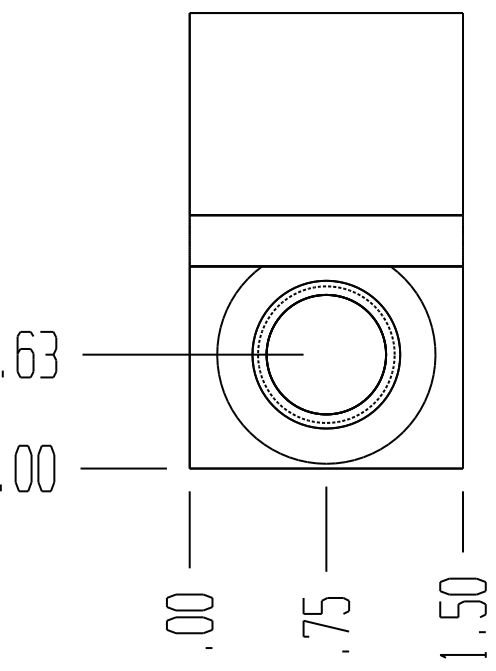

PART NUMBER 1564

CAVITY 2141-10-2
Ø.875-14 THREAD

3 X SAE NUMBER 08 PORT.
Ø.75-16 THREAD.

MATERIAL: 6061-T6 ALUMINUM