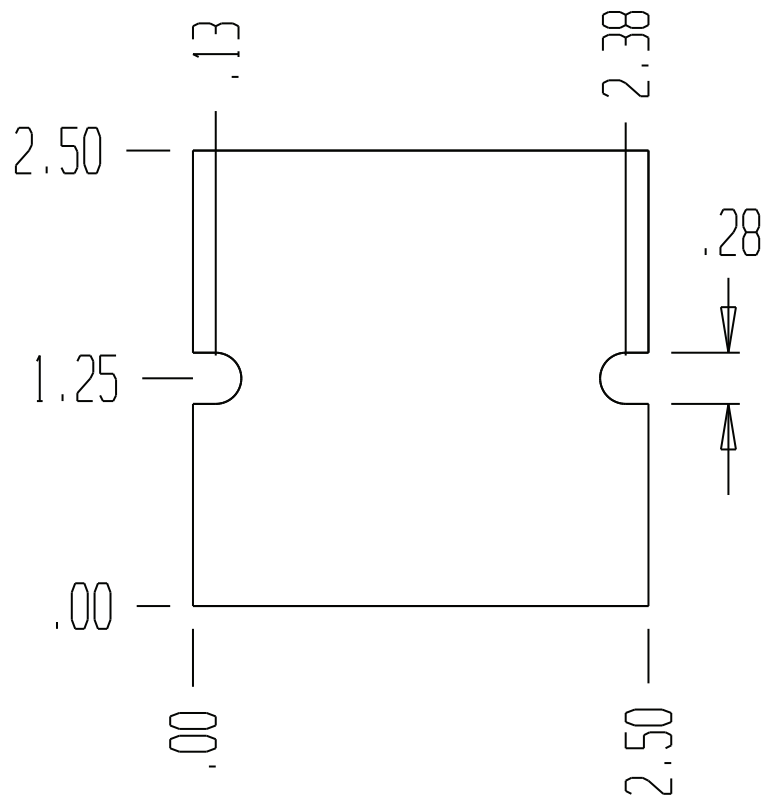

PART NUMBER 1564

CAVITY 2141-10-2
Ø.875-14 THREAD

3 X SAE NUMBER 08 PORT.
Ø.75-16 THREAD.

MATERIAL: 6061-T6 ALUMINUM