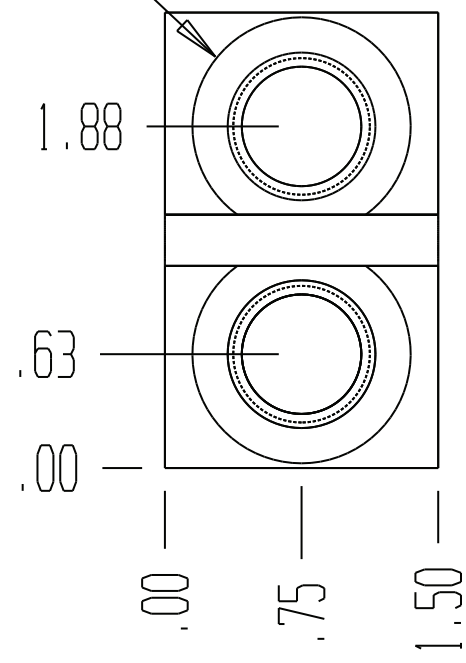

PART NUMBER 1564

CAVITY 2141-10-2
Ø.875-14 THREAD

3 X SAE NUMBER 08 PORT.
Ø.75-16 THREAD.

MATERIAL: 6061-T6 ALUMINUM