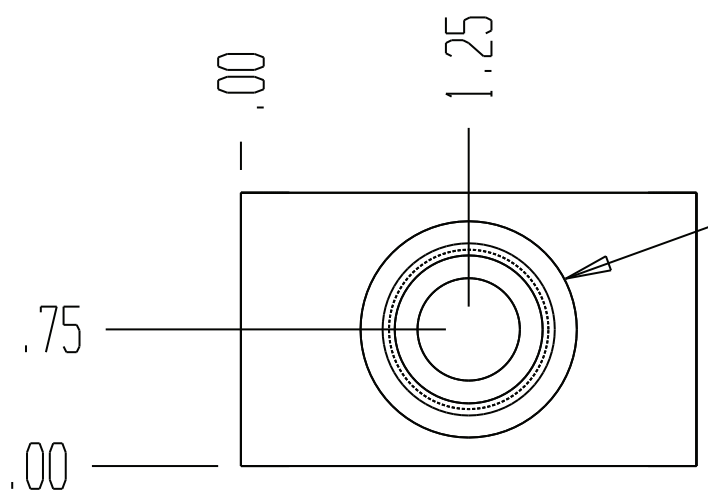

PART NUMBER 1564

CAVITY 2141-10-2
Ø.875-14 THREAD

3 X SAE NUMBER 08 PORT.
Ø.75-16 THREAD.

MATERIAL: 6061-T6 ALUMINUM