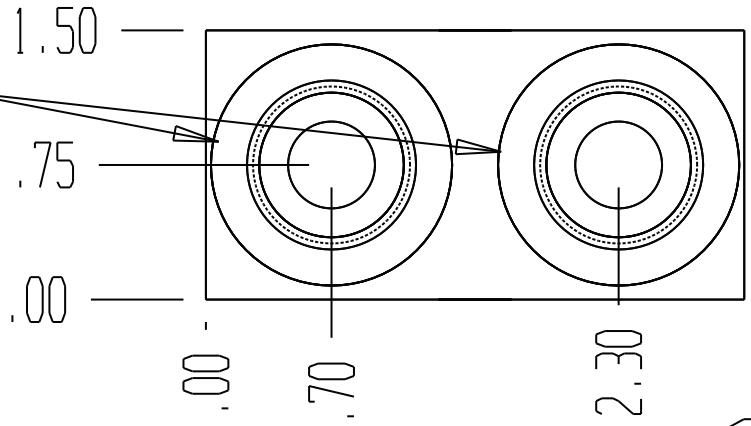

SAE NO. 10 PORTS.  
Ø.87-14 THREADS.

CAVITY 2141-10-2

SAE NO. 10 PORTS.  
Ø.87-14 THREADS.

PART NUMBER 5108

CAVITY 2141-10-2

2 X Ø.406 THRU.

MATERIAL: 6061-T6 ALUMINUM