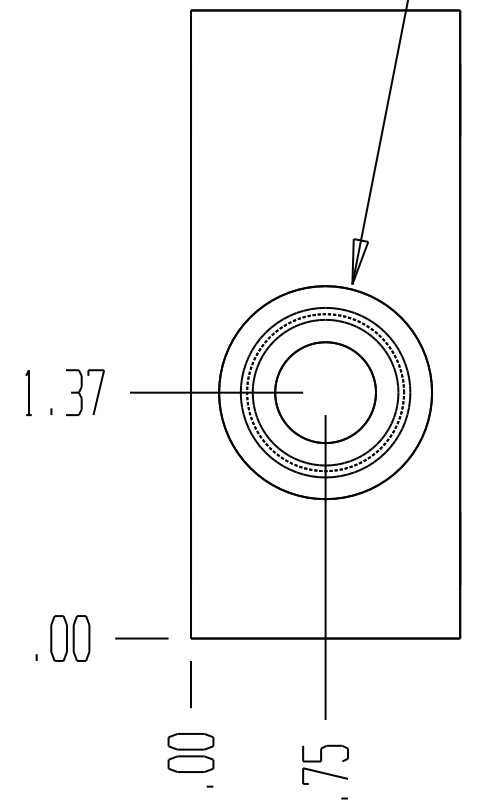

SAE NO. 10 PORTS.  
Ø.87-14 THREADS.

CAVITY 2141-10-2

SAE NO. 10 PORTS.  
Ø.87-14 THREADS.

PART NUMBER 5108

CAVITY 2141-10-2

2 X Ø.406 THRU.

MATERIAL: 6061-T6 ALUMINUM