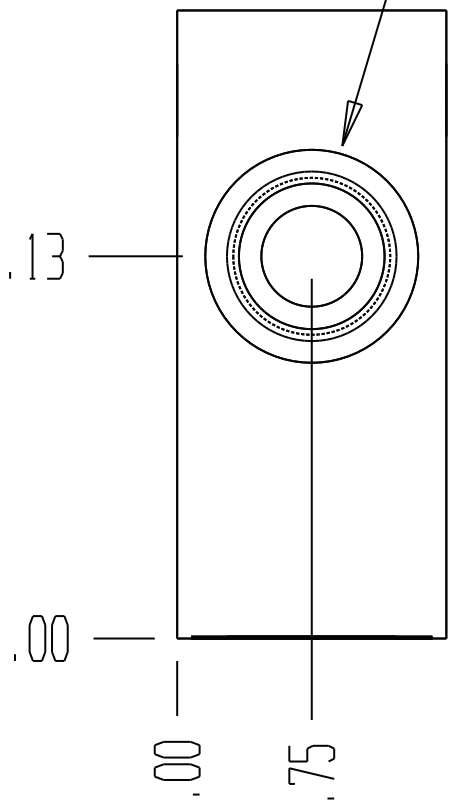

SAE NO. 10 PORTS.  
Ø.87-14 THREADS.

CAVITY 2141-10-2

SAE NO. 10 PORTS.  
Ø.87-14 THREADS.

PART NUMBER 5108

CAVITY 2141-10-2

2 X Ø.406 THRU.

MATERIAL: 6061-T6 ALUMINUM