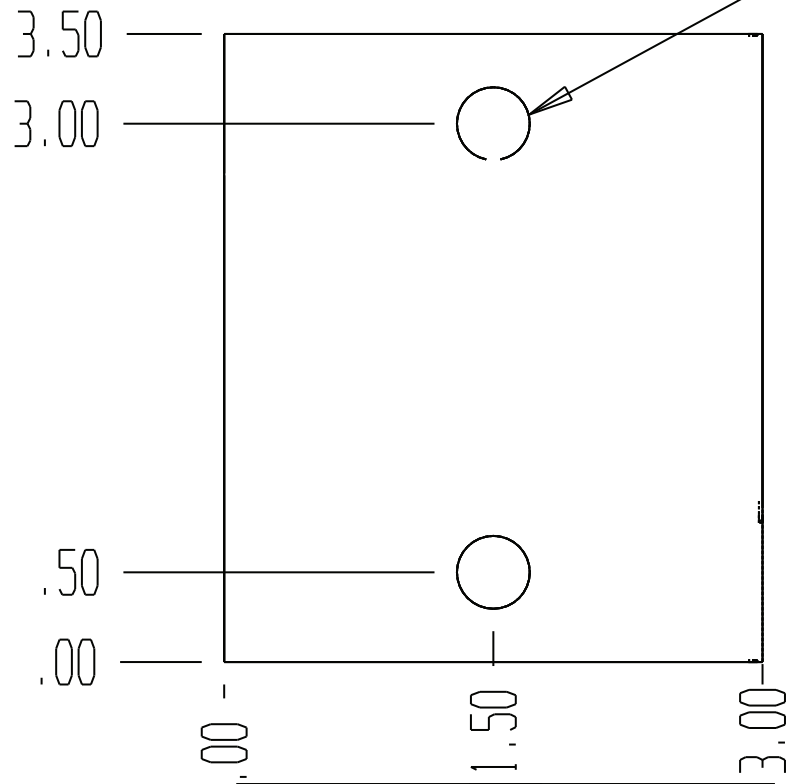

SAE NO. 10 PORTS.  
Ø.87-14 THREADS.

CAVITY 2141-10-2

SAE NO. 10 PORTS.  
Ø.87-14 THREADS.

PART NUMBER 5108

CAVITY 2141-10-2

2 X Ø.406 THRU.

MATERIAL: 6061-T6 ALUMINUM