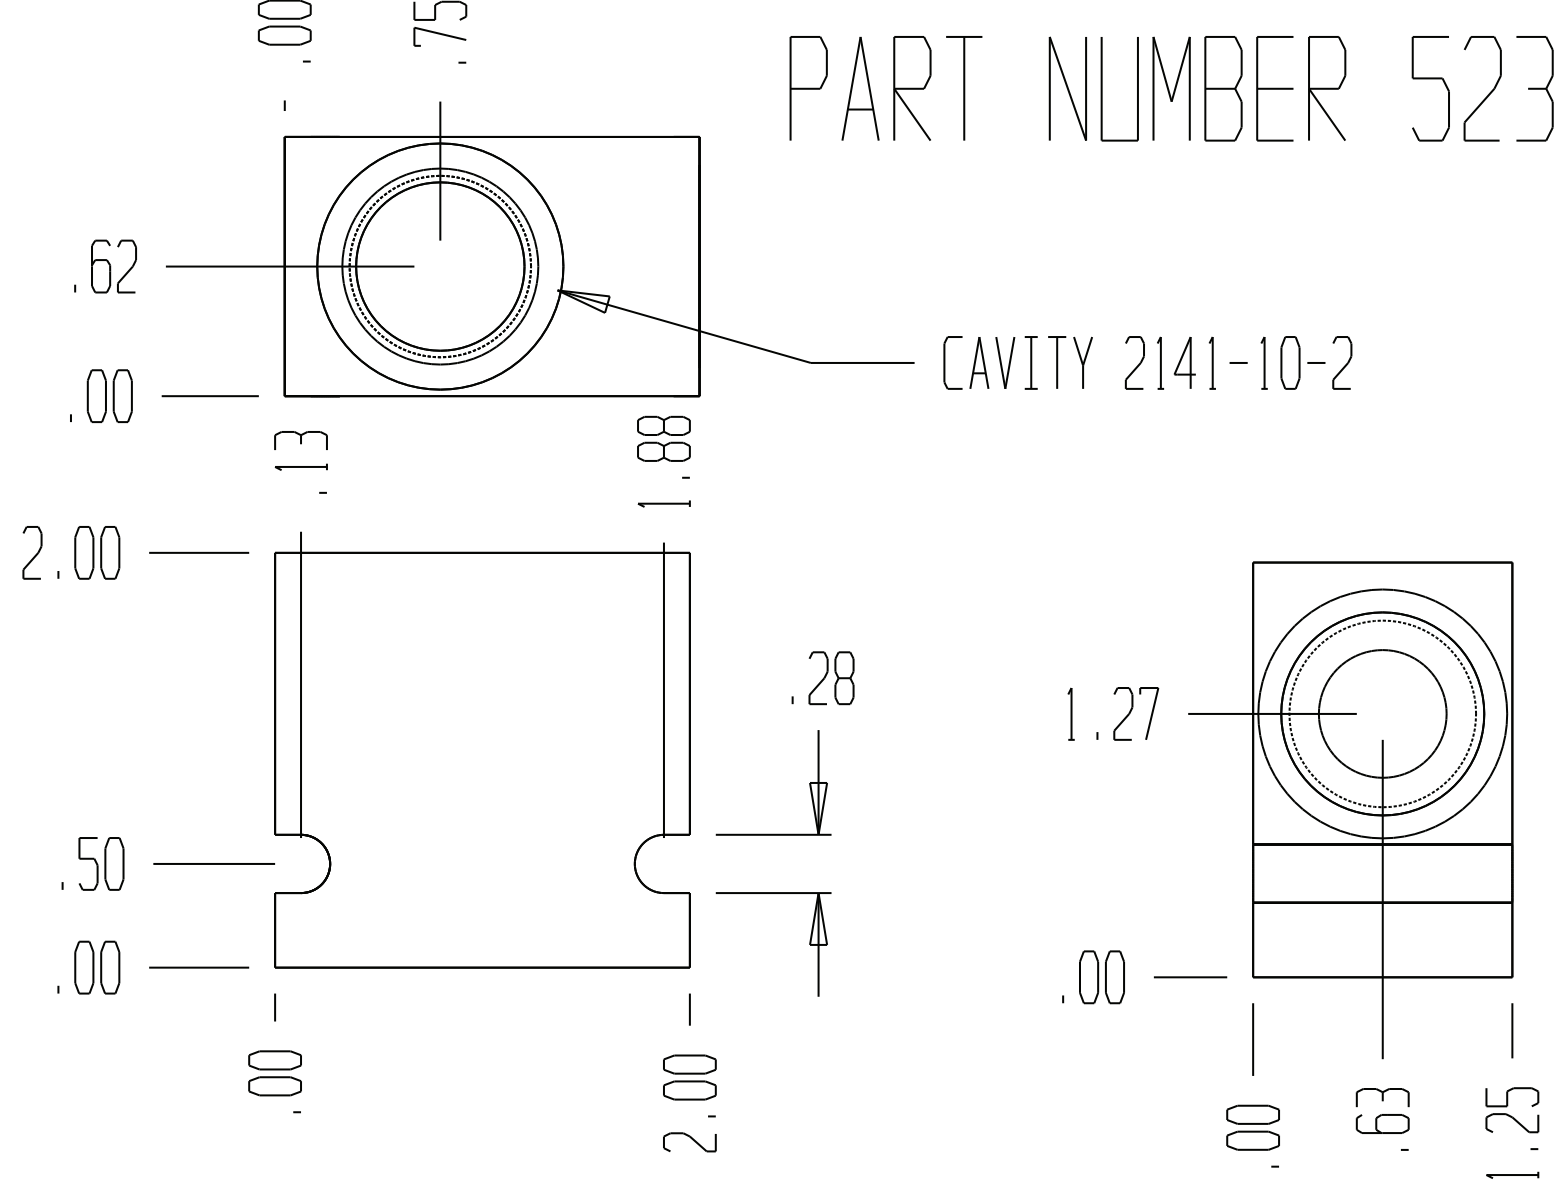

# PART NUMBER 5233

2 X SAE NUMBER 08 PORTS,  
Ø.75-16 THREAD.

MATERIAL: 11L17 C.R.S.