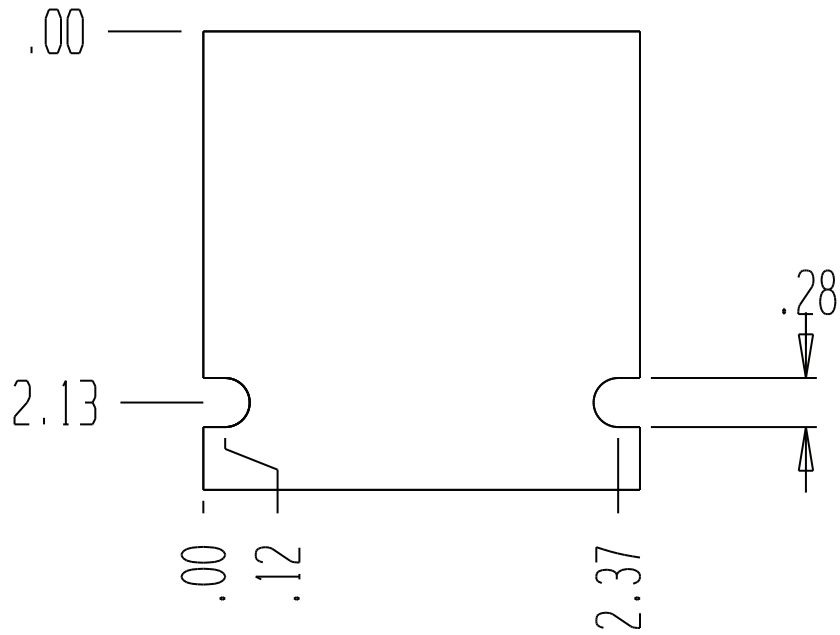

CAVITY 2141-10-3

PART NUMBER 5234

3 X SAE NUMBER 06 PORT.
Ø.56-18 THREADS.

MATERIAL: 11L17 C.R.S.