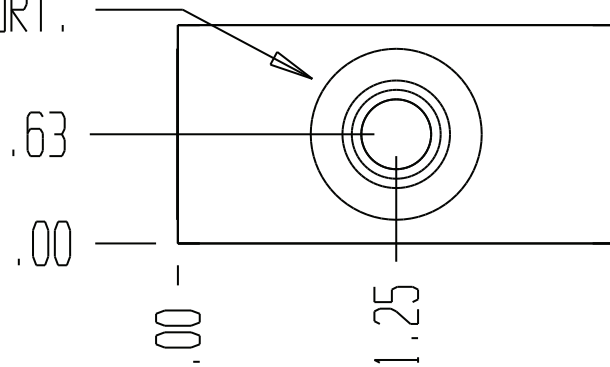

CAVITY 2141-10-3

PART NUMBER 5234

3 X SAE NUMBER 06 PORT.
Ø.56-18 THREADS.

MATERIAL: 11L17 C.R.S.