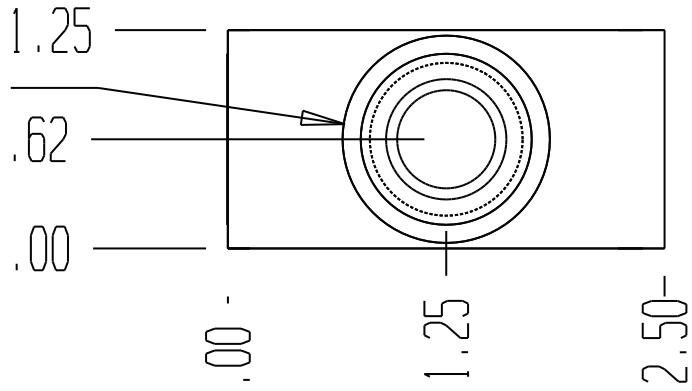

CAVITY 2141-10-3

PART NUMBER 5234

3 X SAE NUMBER 06 PORT.
Ø.56-18 THREADS.

MATERIAL: 11L17 C.R.S.