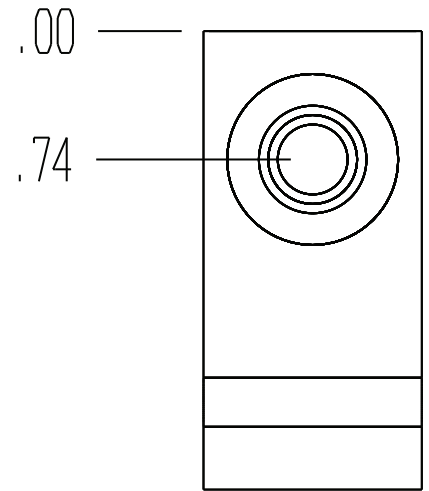

CAVITY 2141-10-3

PART NUMBER 5234

3 X SAE NUMBER 06 PORT.
Ø.56-18 THREADS.

MATERIAL: 11L17 C.R.S.