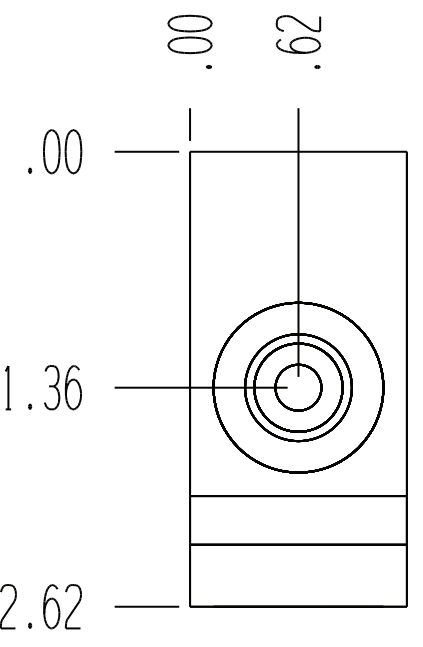

PART NUMBER 5235

3 X SAE NUMBER 08 PORT.
Ø.75-16 THREADS.

MATERIAL: 11L17 C.R.S.