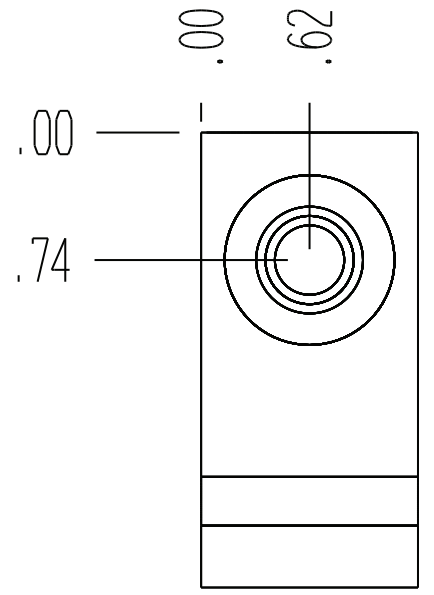

PART NUMBER 5235

3 X SAE NUMBER 08 PORT.
Ø.75-16 THREADS.

MATERIAL: 11L17 C.R.S.