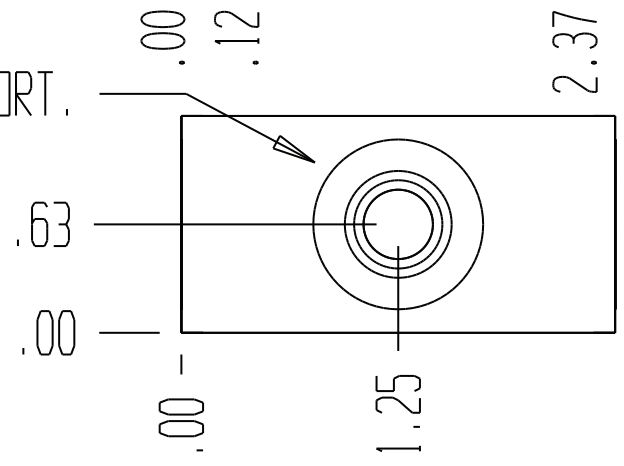

PART NUMBER 5235

3 X SAE NUMBER 08 PORT.
Ø.75-16 THREADS.

MATERIAL: 11L17 C.R.S.