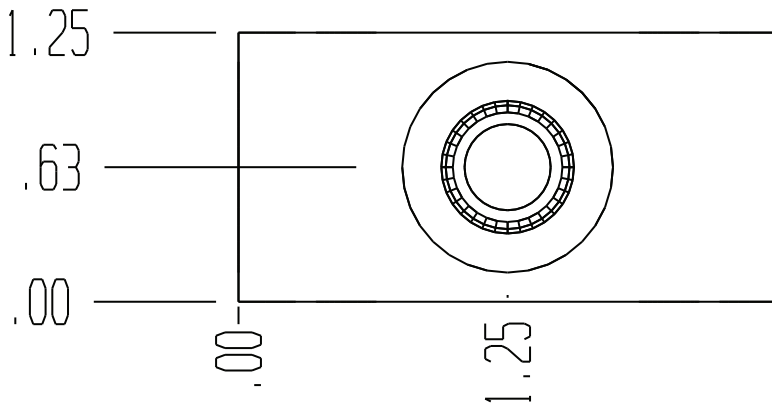

CAVITY 2141-10-2  
Ø.875-14 THREAD

PART NUMBER 5247

3 X PORTS SAE NUMBER 06  
Ø.562-18 THREAD

MATERIAL: 11L17 C.R.S.