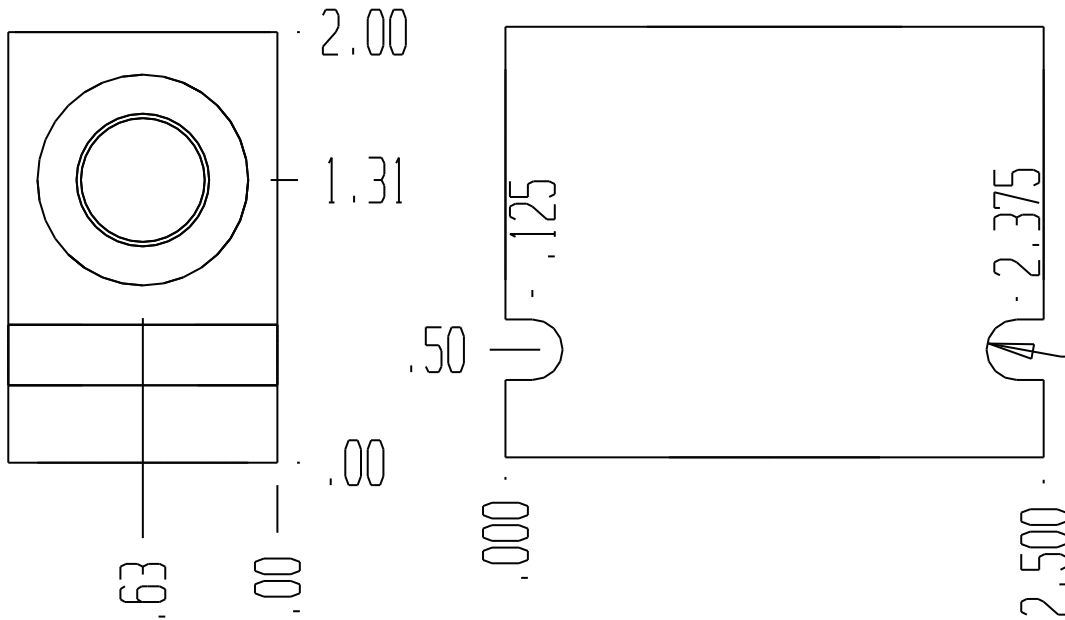

CAVITY 2141-10-2  
Ø.875-14 THREAD

PART NUMBER 5247

3 X PORTS SAE NUMBER 06  
Ø.562-18 THREAD

MATERIAL: 11L17 C.R.S.