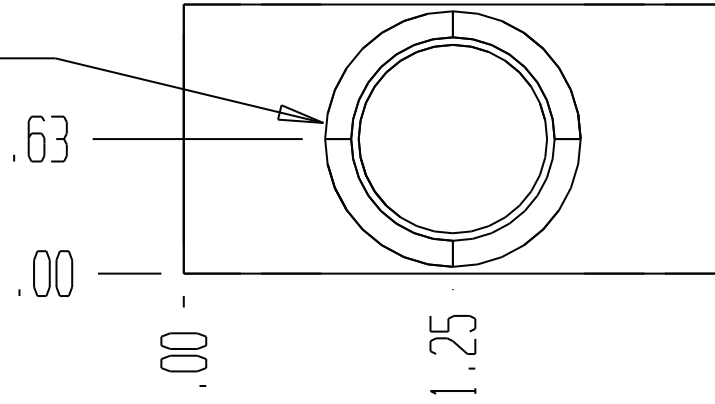

CAVITY 2141-10-2  
Ø.875-14 THREAD

PART NUMBER 5247

3 X PORTS SAE NUMBER 06  
Ø.562-18 THREAD

MATERIAL: 11L17 C.R.S.