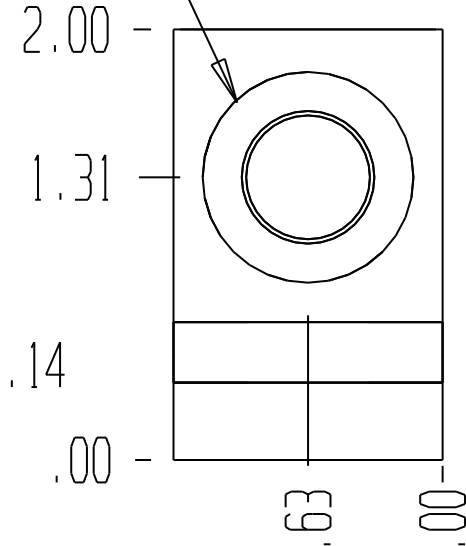

CAVITY 2141-10-2  
Ø.875-14 THREAD

PART NUMBER 5247

3 X PORTS SAE NUMBER 06  
Ø.562-18 THREAD

MATERIAL: 11L17 C.R.S.