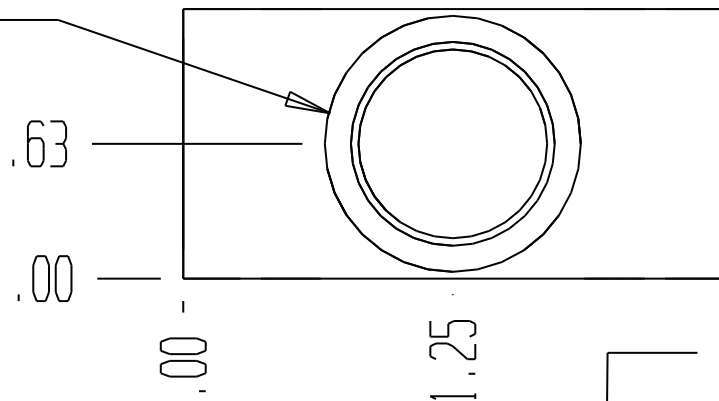

CAVITY 2141-10-2
Ø.875-14 THREAD

PART NUMBER 5381

3 X PORTS SAE NUMBER 06
Ø.562-18 THREAD

MATERIAL: 11L17 C.R.S.