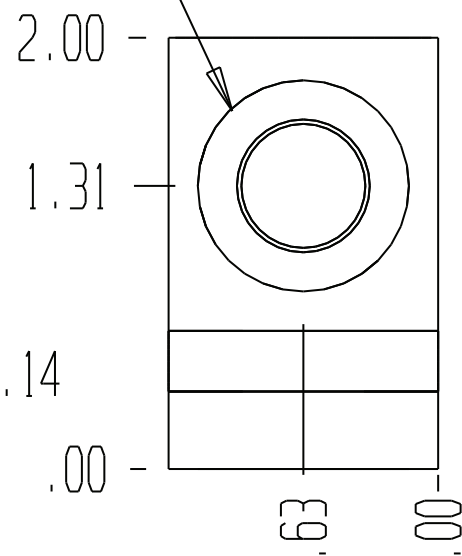

CAVITY 2141-10-2
Ø.875-14 THREAD

PART NUMBER 5381

3 X PORTS SAE NUMBER 06
Ø.562-18 THREAD

MATERIAL: 11L17 C.R.S.