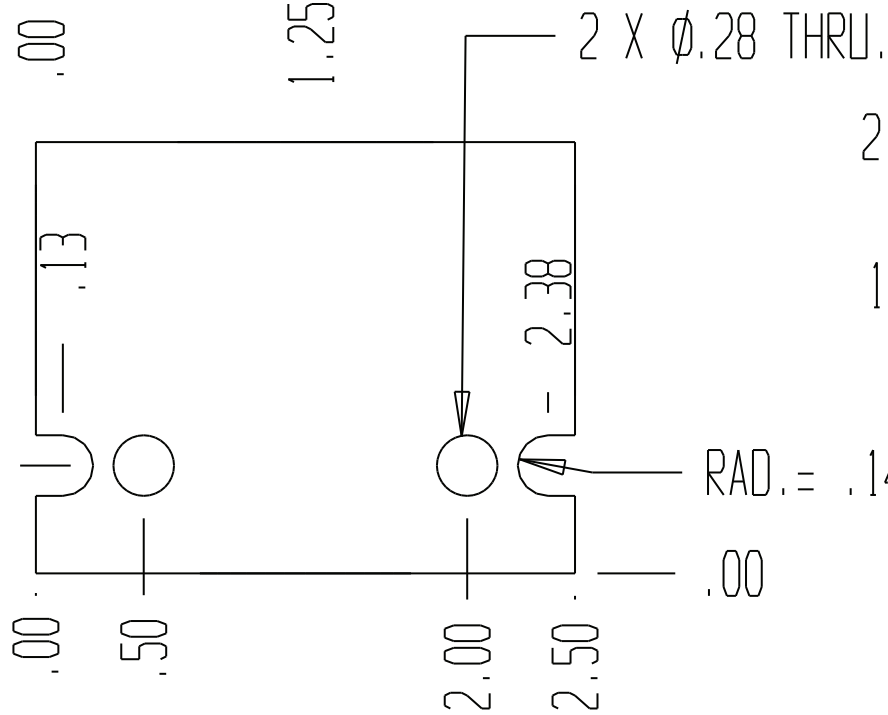

CAVITY 2141-10-2
Ø.875-14 THREAD

PART NUMBER 5381

3 X PORTS SAE NUMBER 06
Ø.562-18 THREAD

MATERIAL: 11L17 C.R.S.