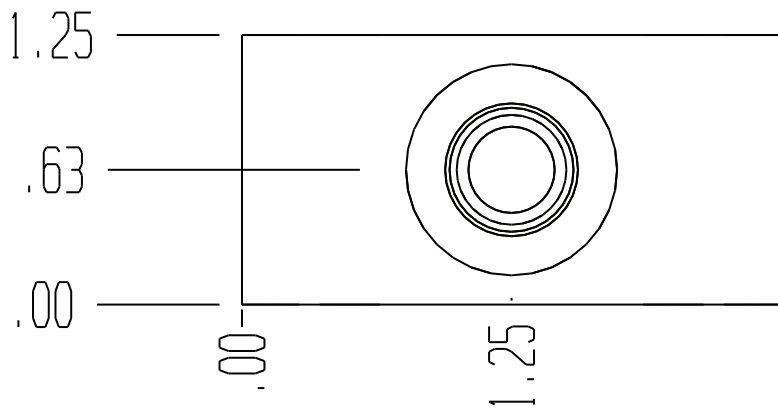

CAVITY 2141-10-2
Ø.875-14 THREAD

PART NUMBER 5381

3 X PORTS SAE NUMBER 06
Ø.562-18 THREAD

MATERIAL: 11L17 C.R.S.