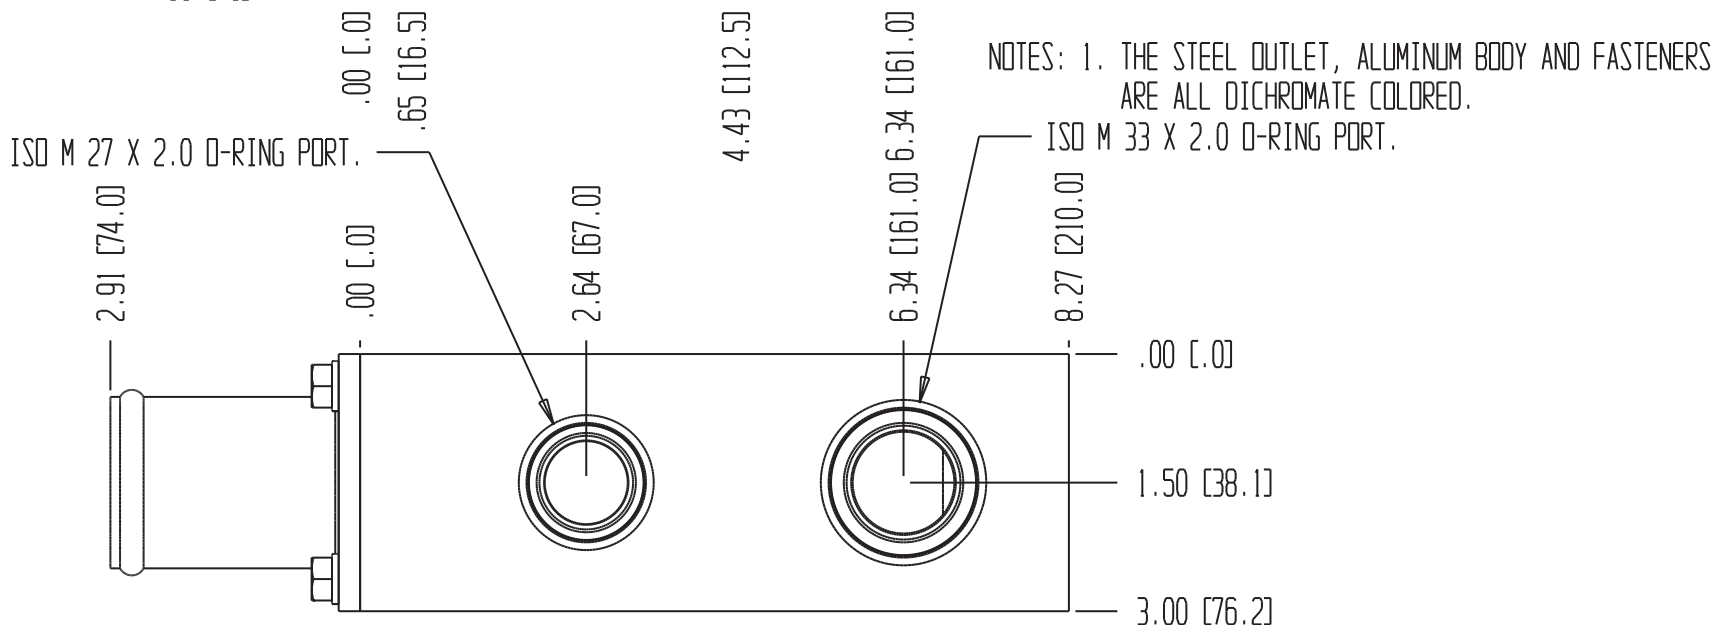

PART NUMBER 8189

NOTES: 1. THE STEEL OUTLET, ALUMINUM BODY AND FASTENERS ARE ALL DICHROMATE COLORED.