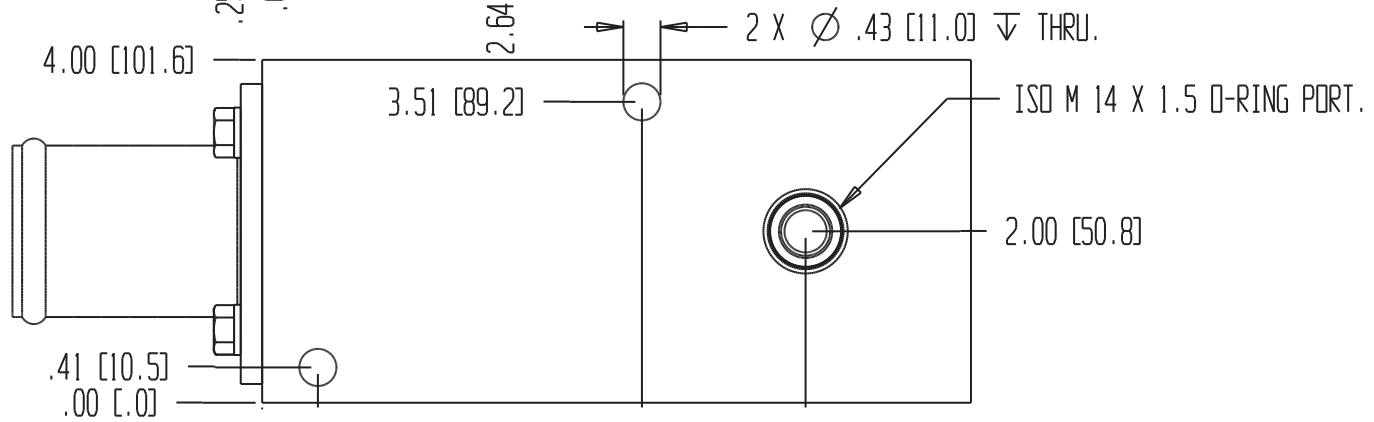

PART NUMBER 8189

NOTES: 1. THE STEEL OUTLET, ALUMINUM BODY AND FASTENERS ARE ALL DICHROMATE COLORED.