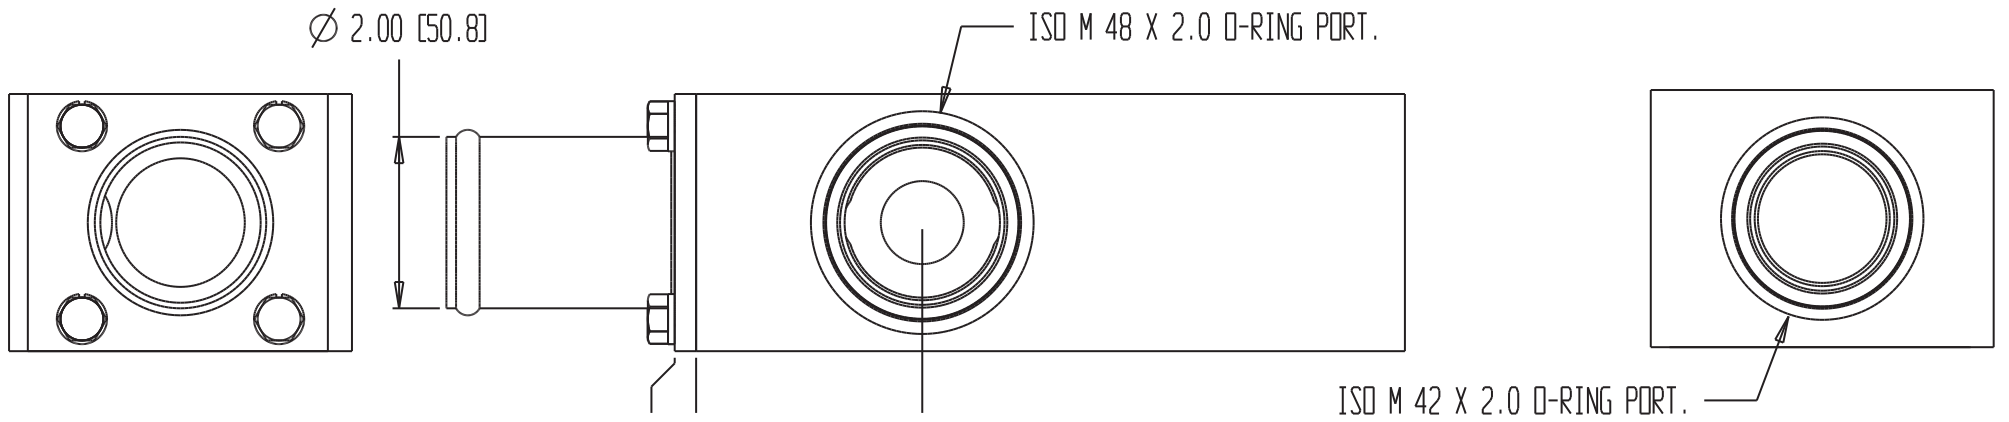

PART NUMBER 8189

NOTES: 1. THE STEEL OUTLET, ALUMINUM BODY AND FASTENERS ARE ALL DICHROMATE COLORED.